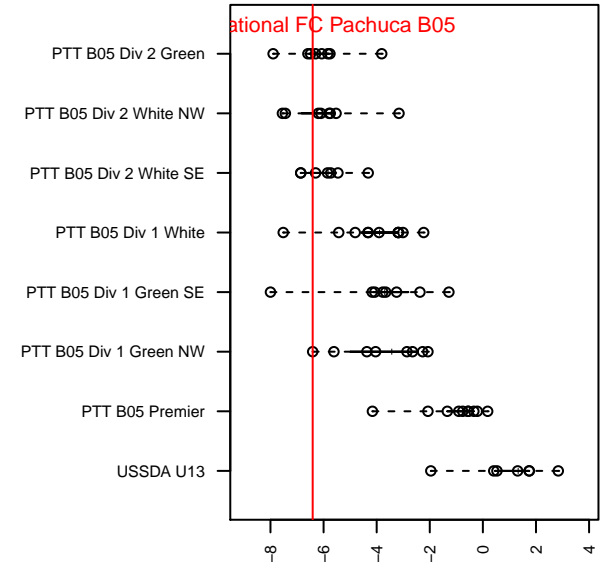

**attack and defense rating
relative to others at age
and all opponents in last 13 months**